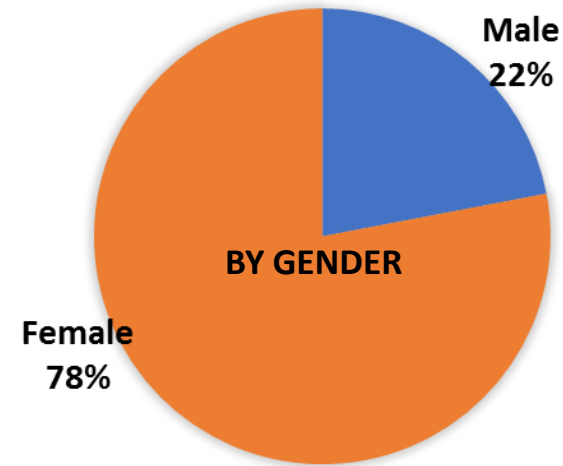

MLM Distributors as at 30 April 2023