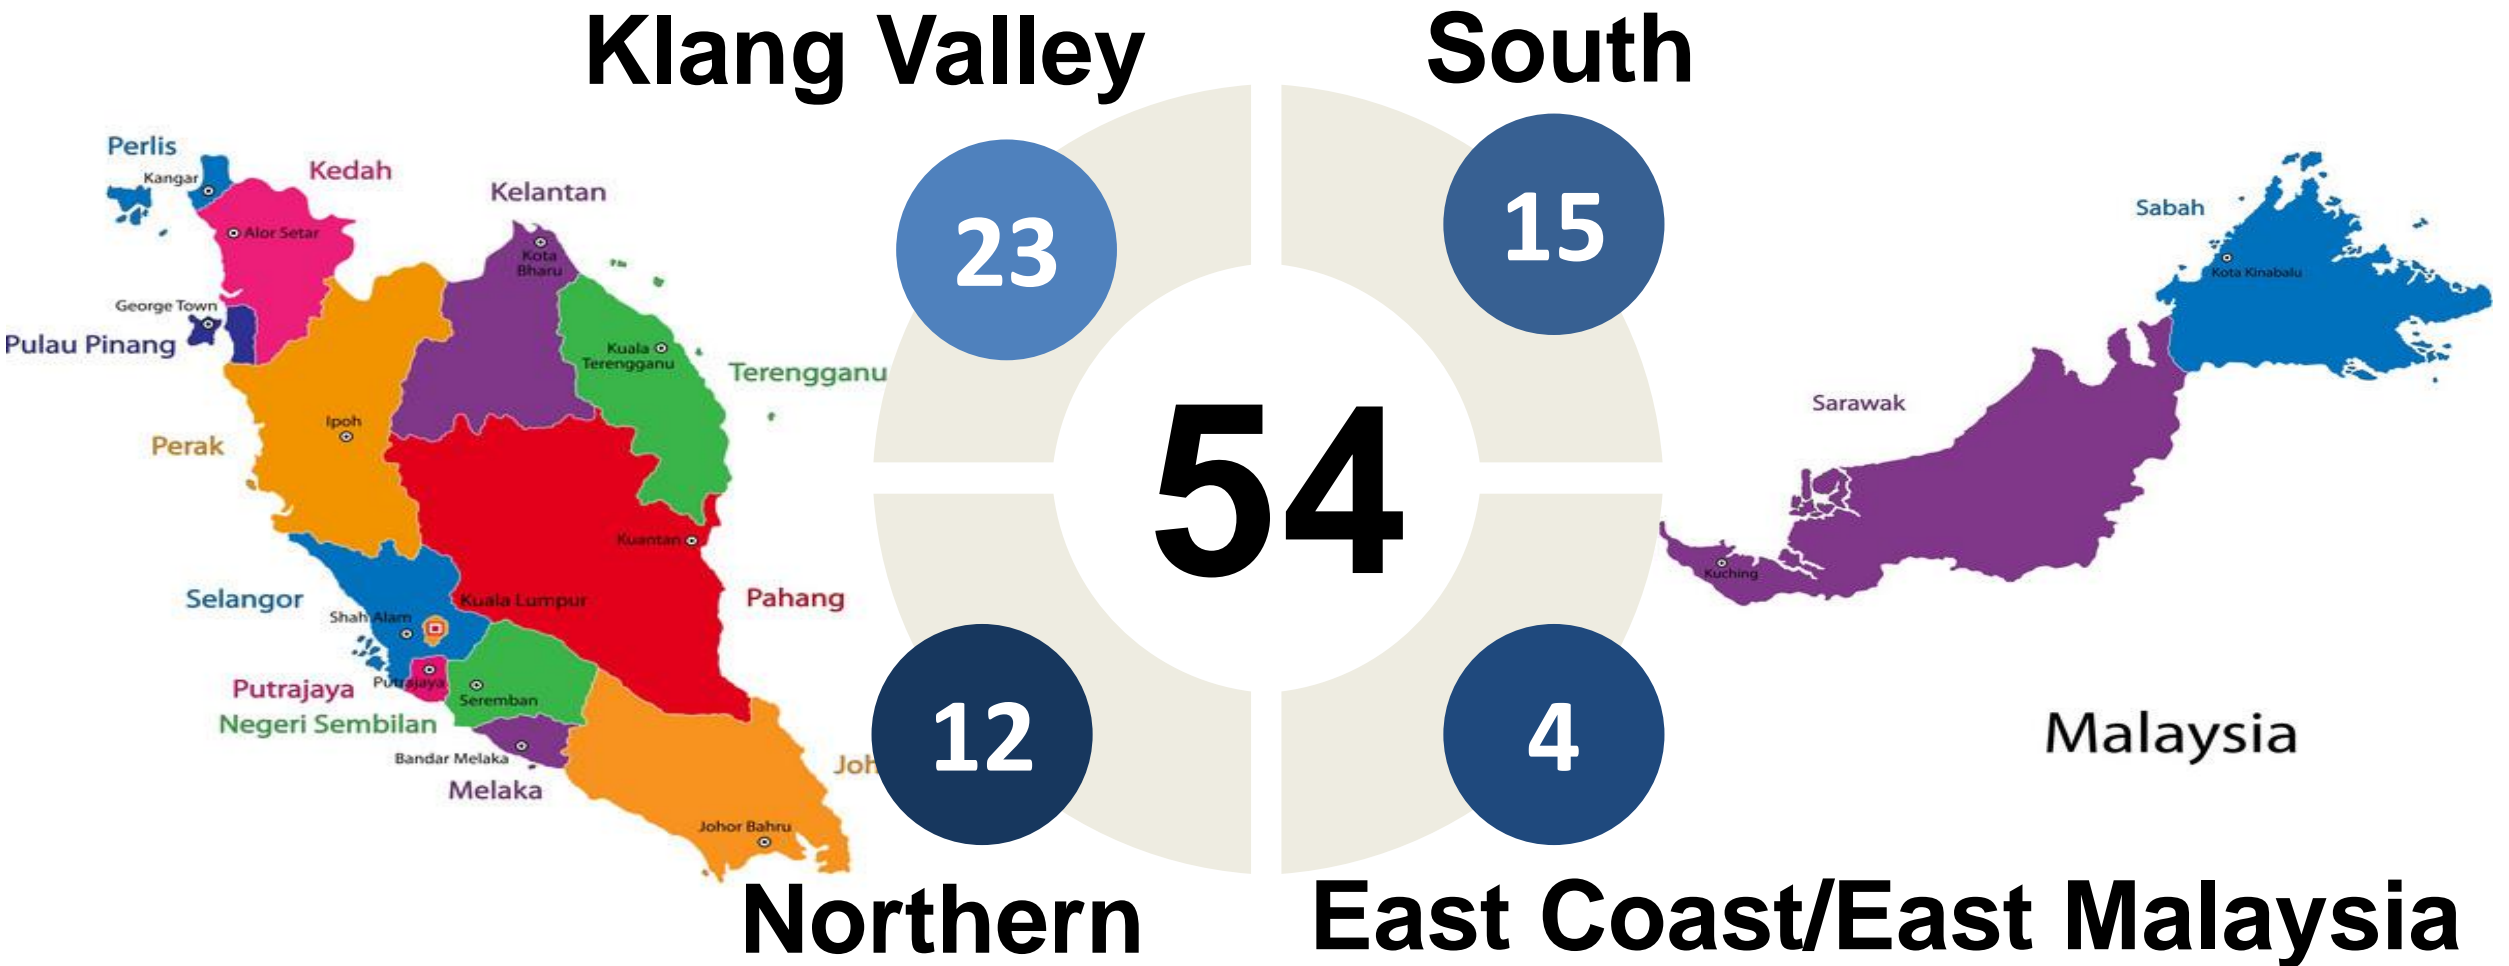

B E S H O M

THE BEST STARTS FROM HOME

Retail

54 Retail chain stores and franchises

B E S H O M

Hai-O Flagship Store . 海鸥旗舰店

海鸥连锁店分布图

- ✓ A leading herbs & healthcare products chain stores in Malaysia;
- ✓ 54 outlets, including 7 franchise;
- ✓ Carry an extensive range of Traditional Chinese Medicines (TCMs), teas, health tonic, wines, gift packs or hampers and other healthcare products;
- ✓ As part of quality service, also provide TCMs advice to customers. Chinese physician at selected retail outlets to provide value added services in the form of general medical consultation and product knowledge.