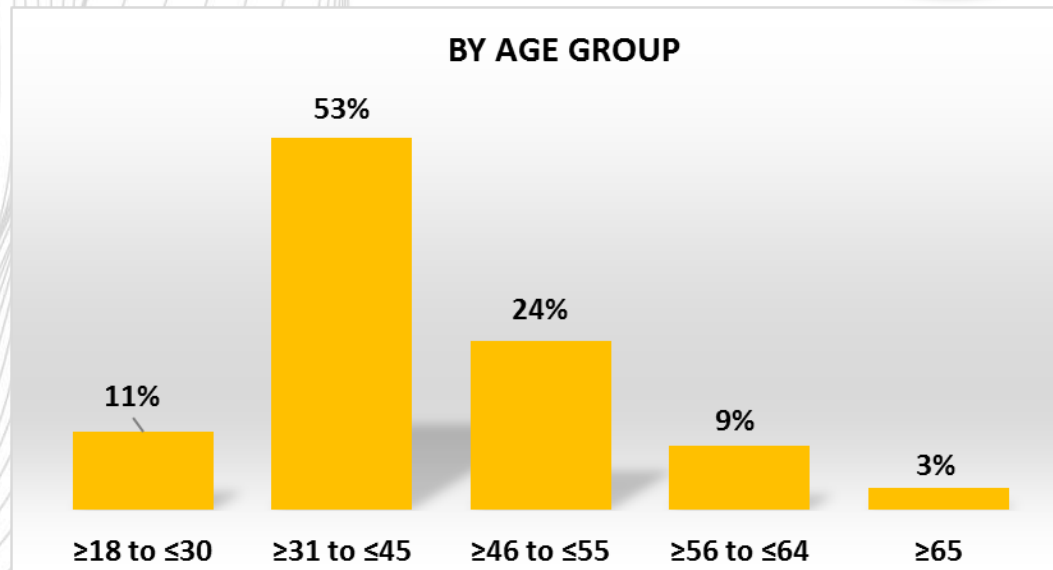

MLM Distributors as at 30 April 2023