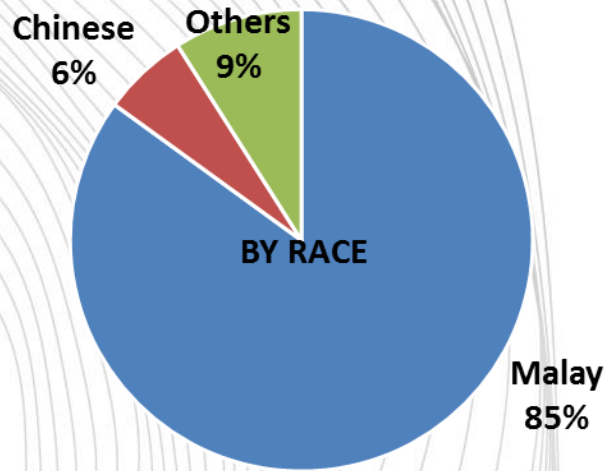

MLM Distributors as at 30 April 2023